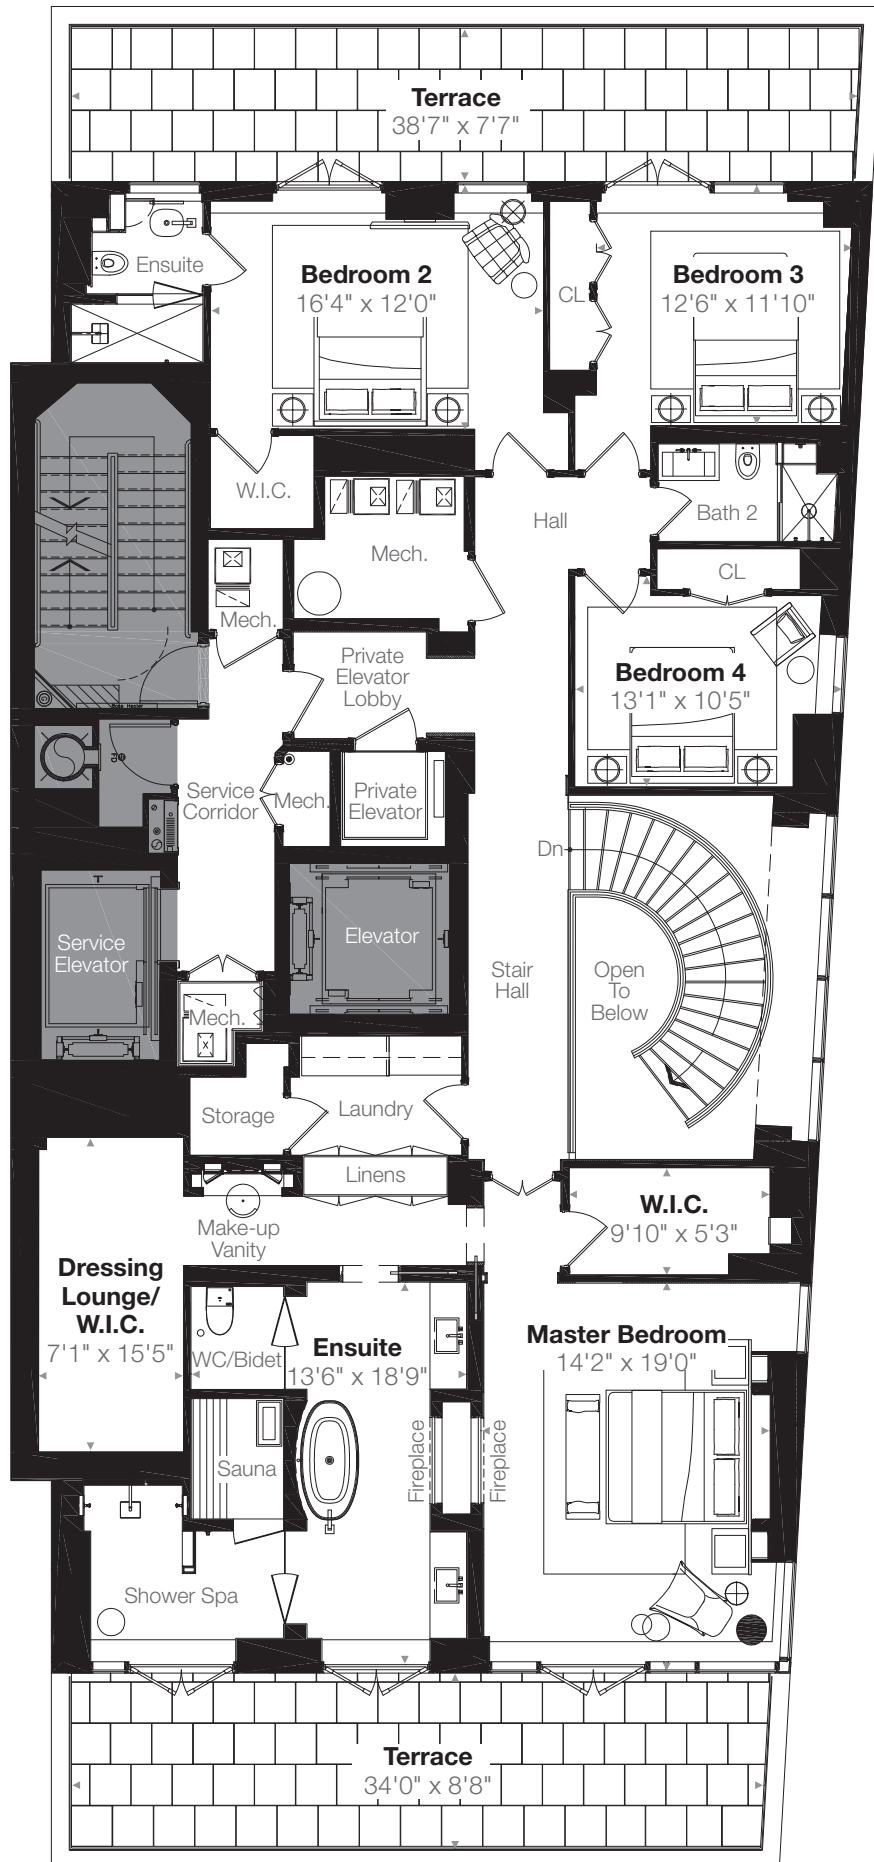

MUSEUMHOUSE

The Finest House on Bloor Street

THE PENTHOUSE

Floors 19 + 20

Floor Area: 5,700 square feet

Terrace: 1,310 square feet

Total Area: 7,010 square feet

Penthouse Main Level

South Facing Views of The City and The Lake

MUSEUMHOUSE

The Finest House on Bloor Street

THE PENTHOUSE

Floors 19 + 20

Floor Area: 5,700 square feet

Terrace: 1,310 square feet

Total Area: 7,010 square feet

Penthouse Upper Level

South Facing Views of The City and The Lake