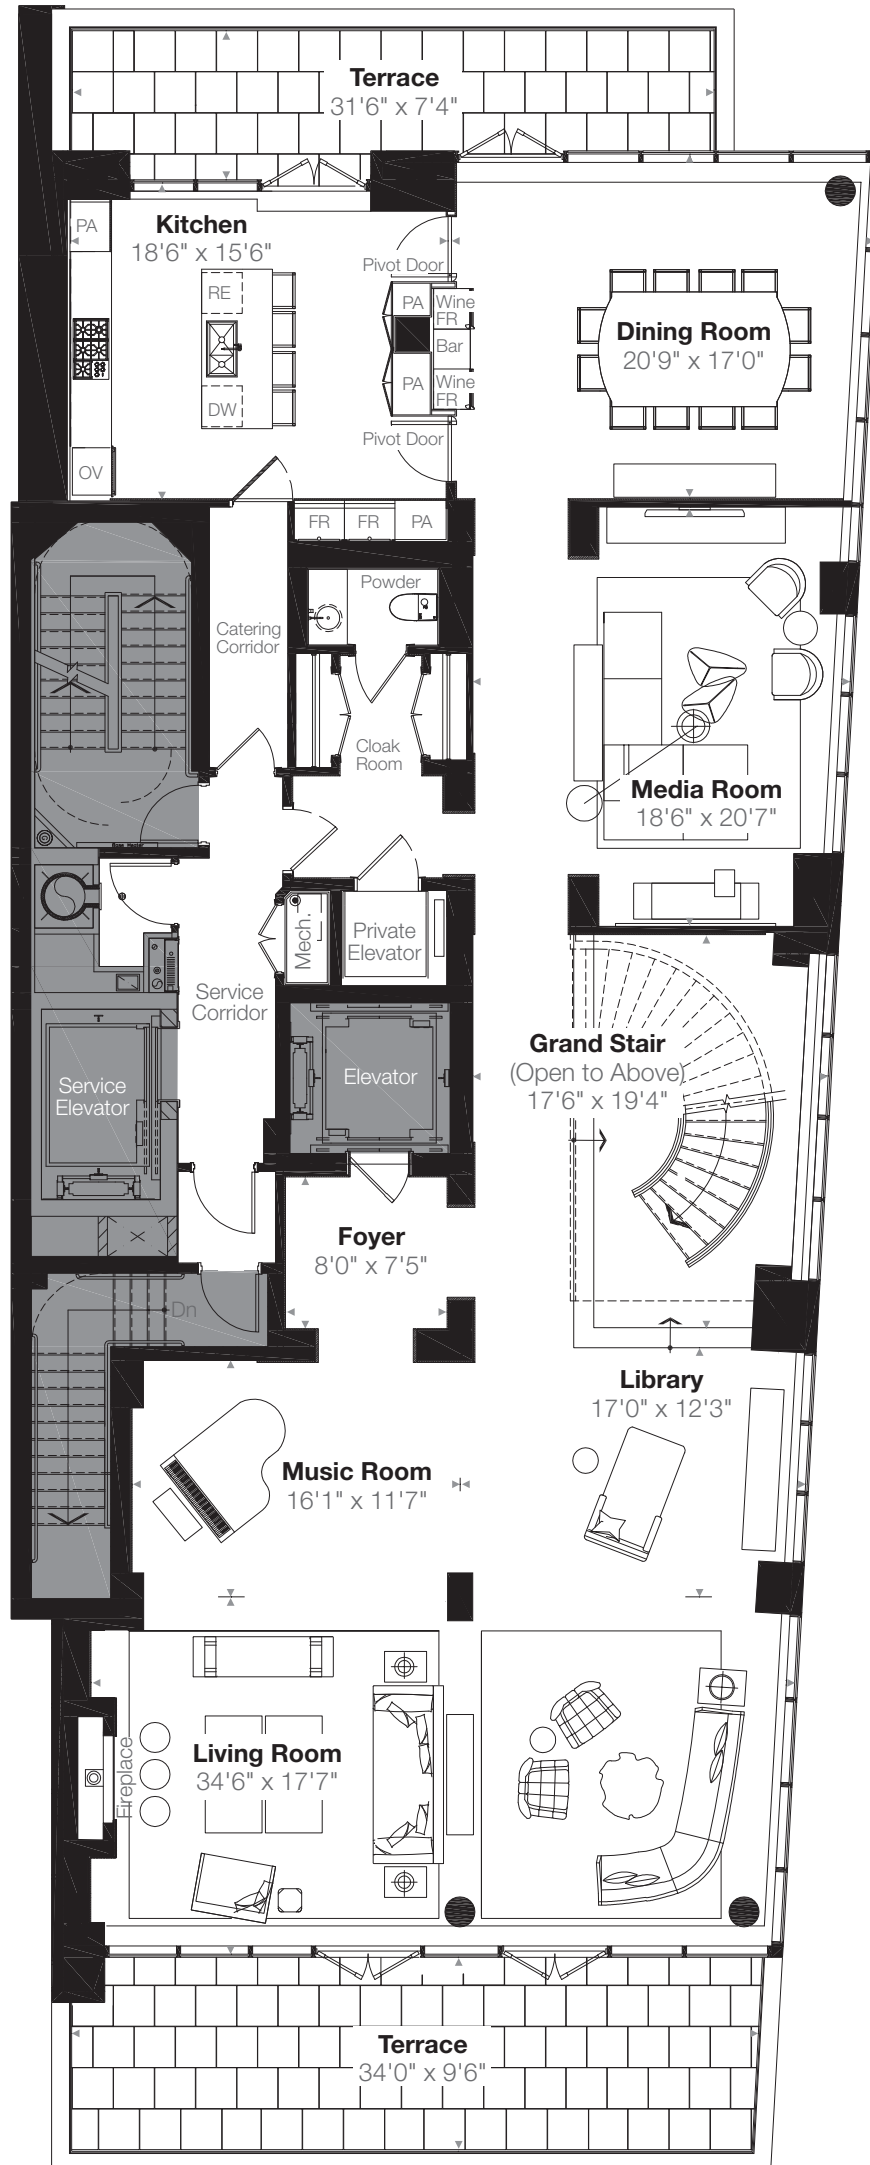

MUSEUMHOUSE

The Finest House on Bloor Street

THE PENTHOUSE

Floors 19 + 20

Floor Area: 5,700 square feet

Terrace: 1,310 square feet

Total Area: 7,010 square feet

Penthouse Main Level

South Facing Views of The City and The Lake

MUSEUMHOUSE

The Finest House on Bloor Street

THE PENTHOUSE

Floors 19 + 20

Floor Area: 5,700 square feet

Terrace: 1,310 square feet

Total Area: 7,010 square feet

Penthouse Upper Level

South Facing Views of The City and The Lake